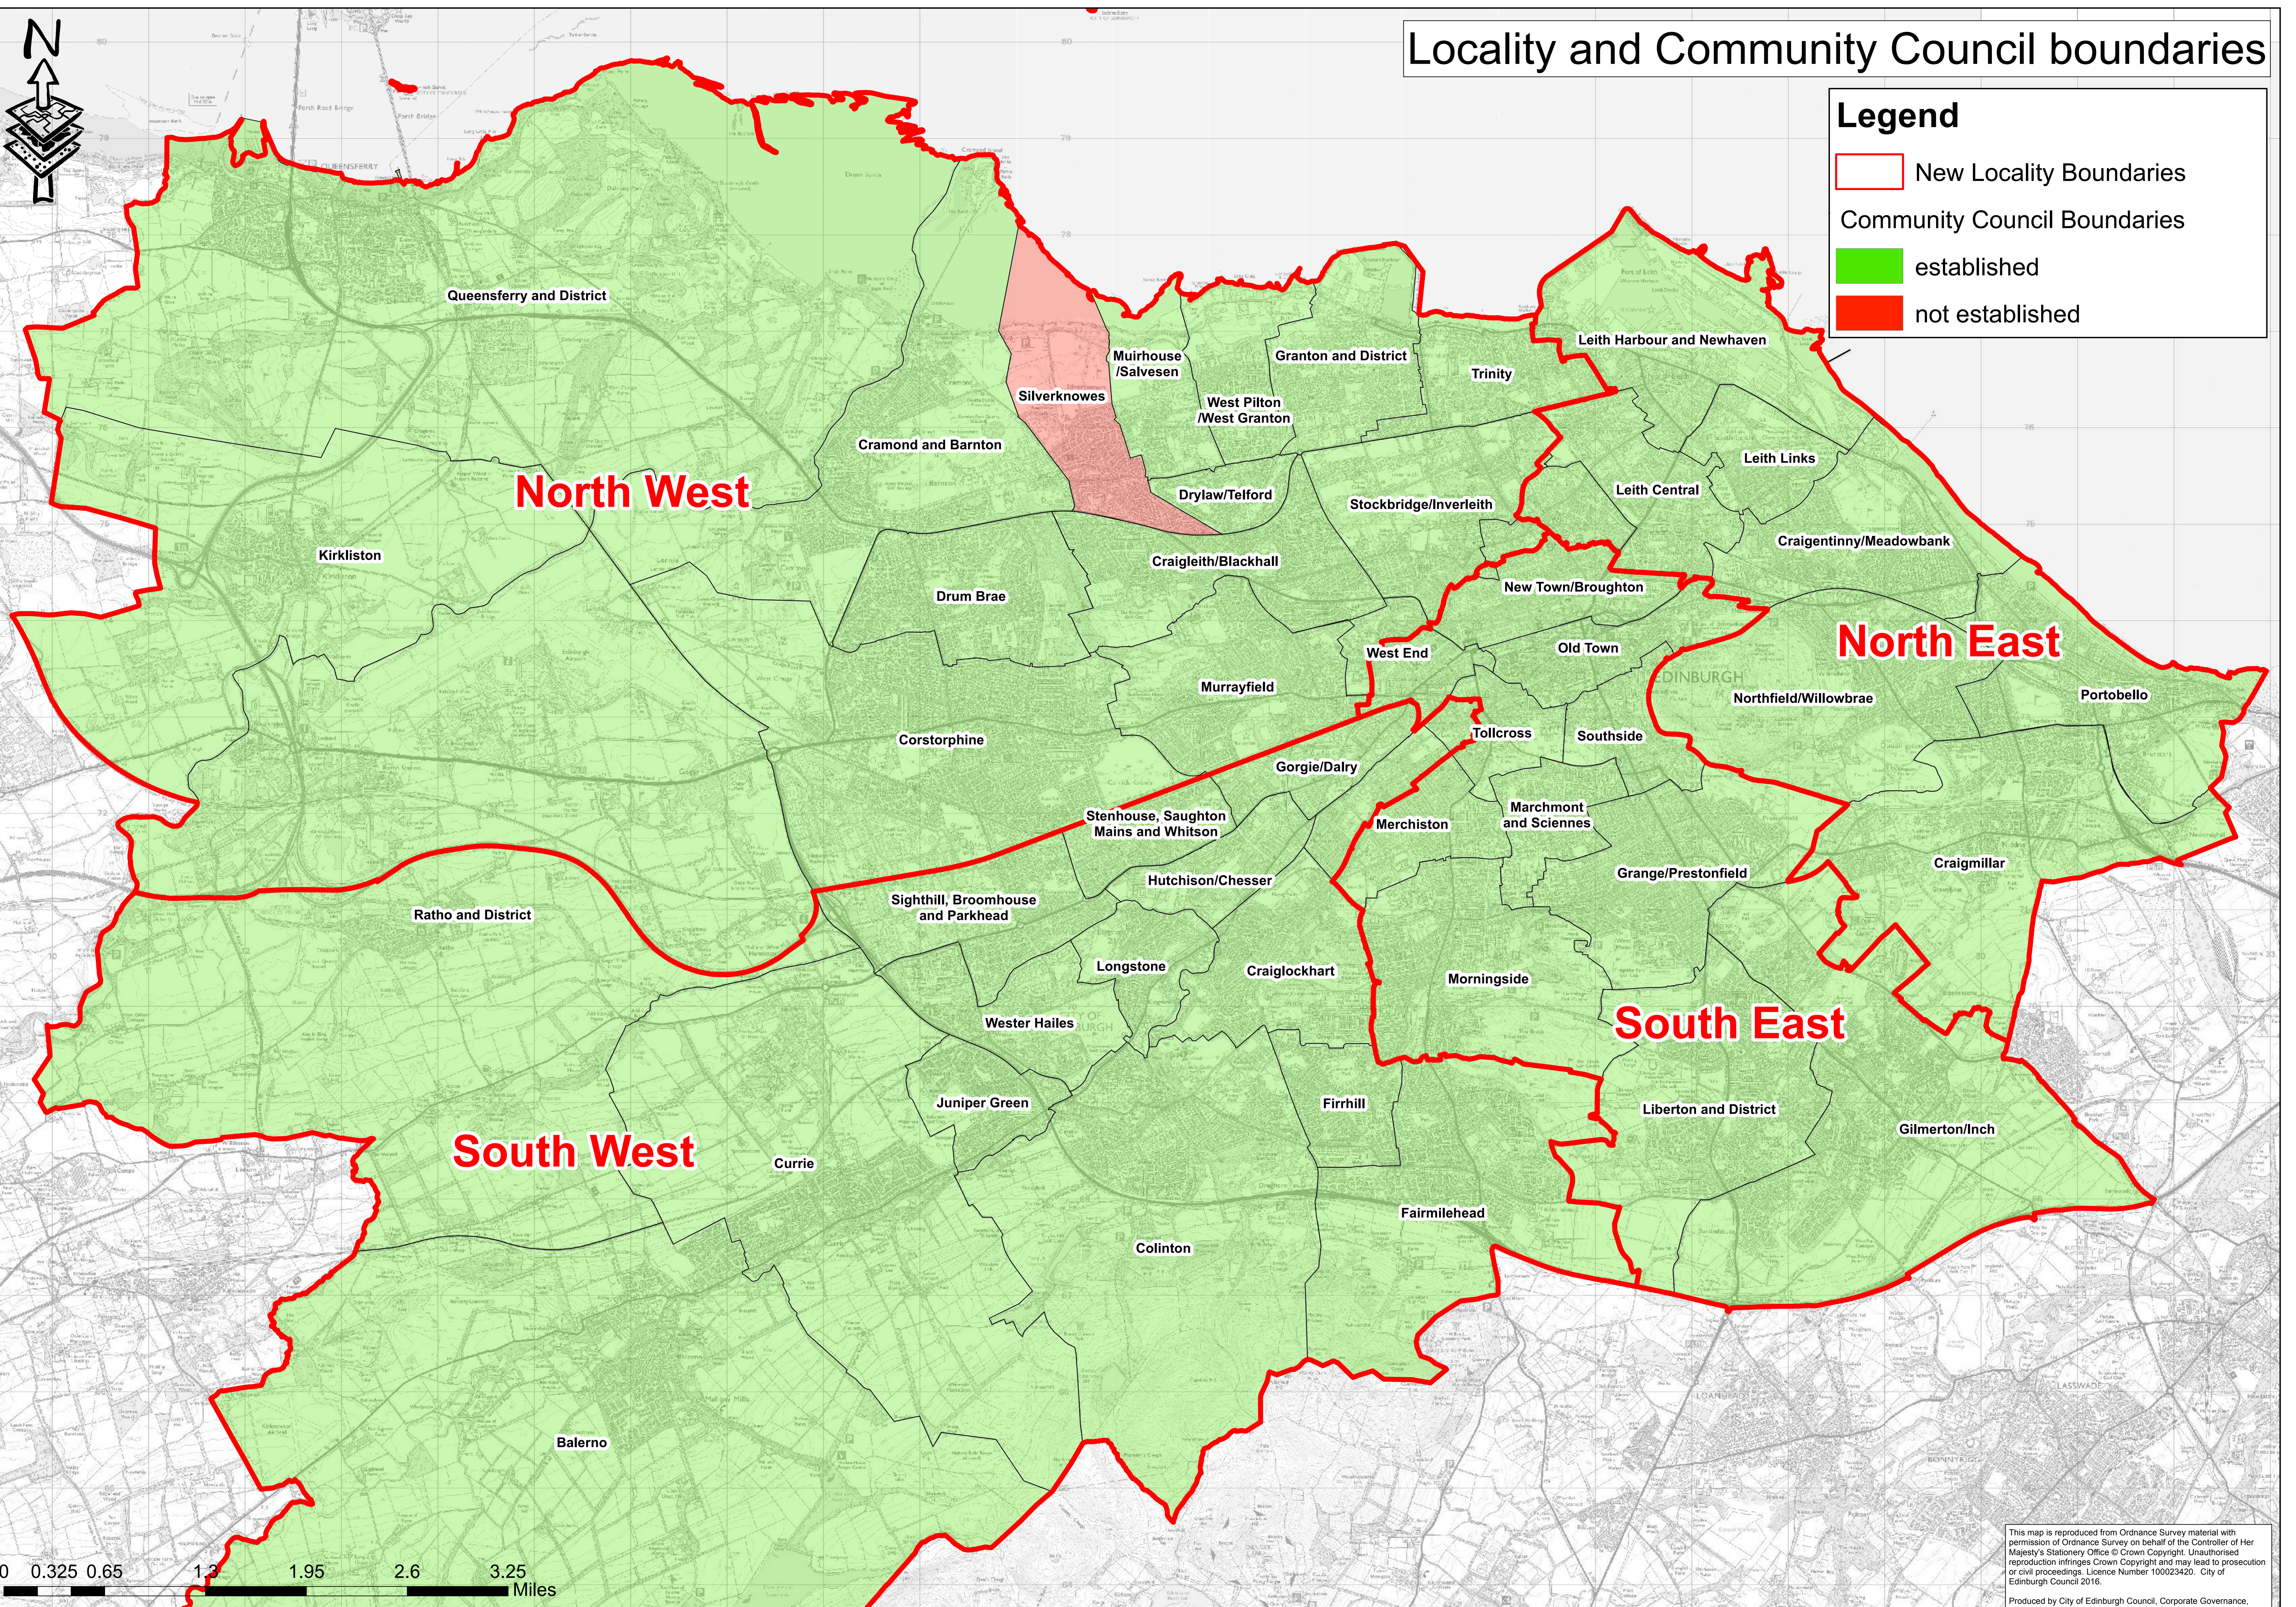

Locality and Community Council boundaries

Legend

- New Locality Boundaries
- Community Council Boundaries
- established
- not established

North West

North East

South East

South West

0 0.325 0.65 1.3 1.95 2.6 3.25 Miles